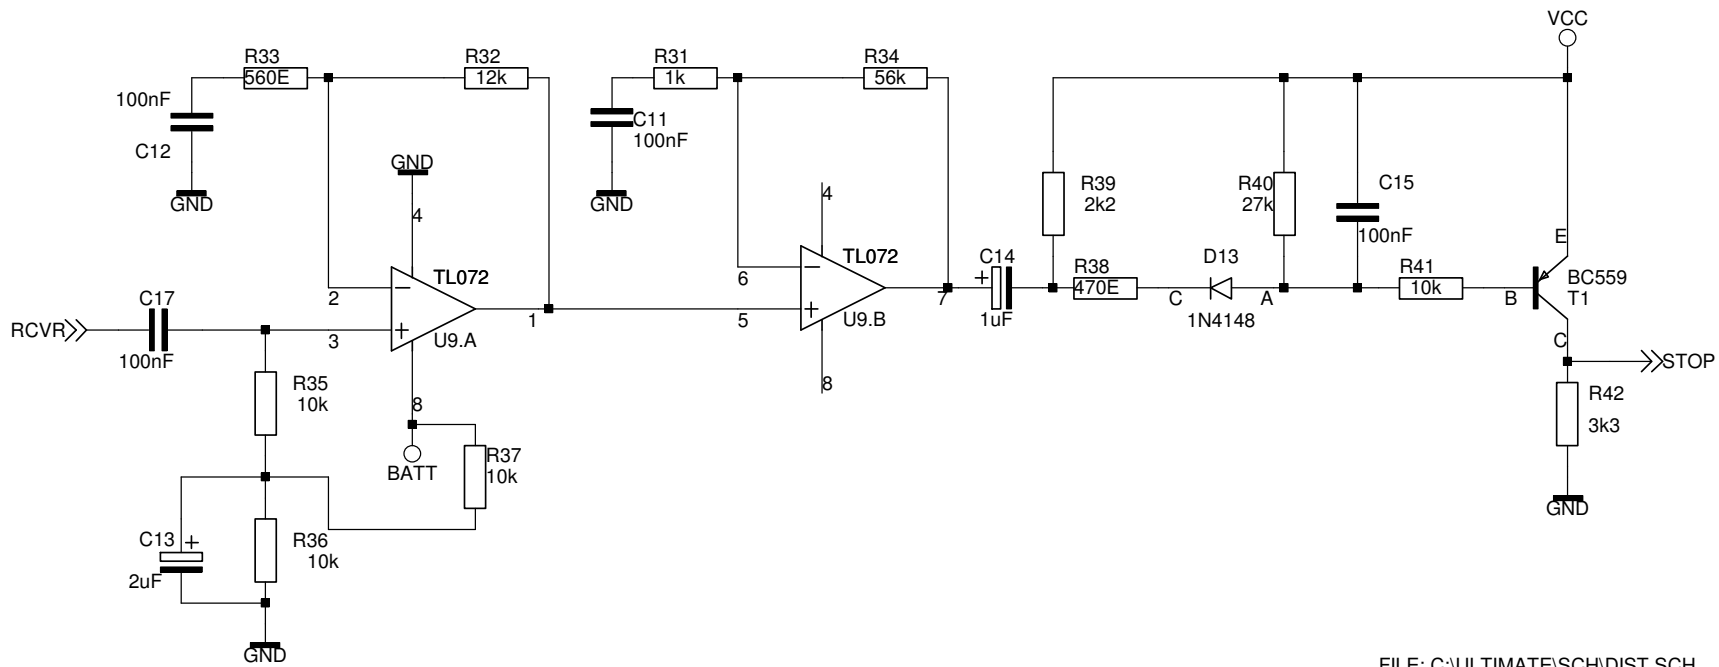

IN START-UP ALL OUTPUT'S RA1 .. RA5 ARE ZERO.

FILE: C:\ULTIMATE\SCH\MUX.SCH

REV: ?	DATE: 17/03/99	ENG: AJ
PROJECT: MICROLAB MUX (32 INPUTS)		
COMPANY: KONINKLIJK CONSERVATORIUM		
ADDRESS: JULIANAN VAN STOLBERGLAAN 1		
CITY: DEN HAAG		
COUNTRY: NL		
INITIAL	9/10/98	PAGE: 1 OF: 2

FILE: C:\ULTIMATE\SCH\DIST.SCH

REV: ?	DATE: ?	ENG: AJVDB & JS
PROJECT: ULTRASOON DISTANCE MEASURE ON MICROLAB		
COMPANY: ROYAL CONSERVATORY		
ADDRESS: JULIANA VAN STOLBERGLAAN 1		
CITY: 2595 CA DEN HAAG		
COUNTRY: HOLLAND		
INITIAL	12/01/99	PAGE: 2 OF: 2