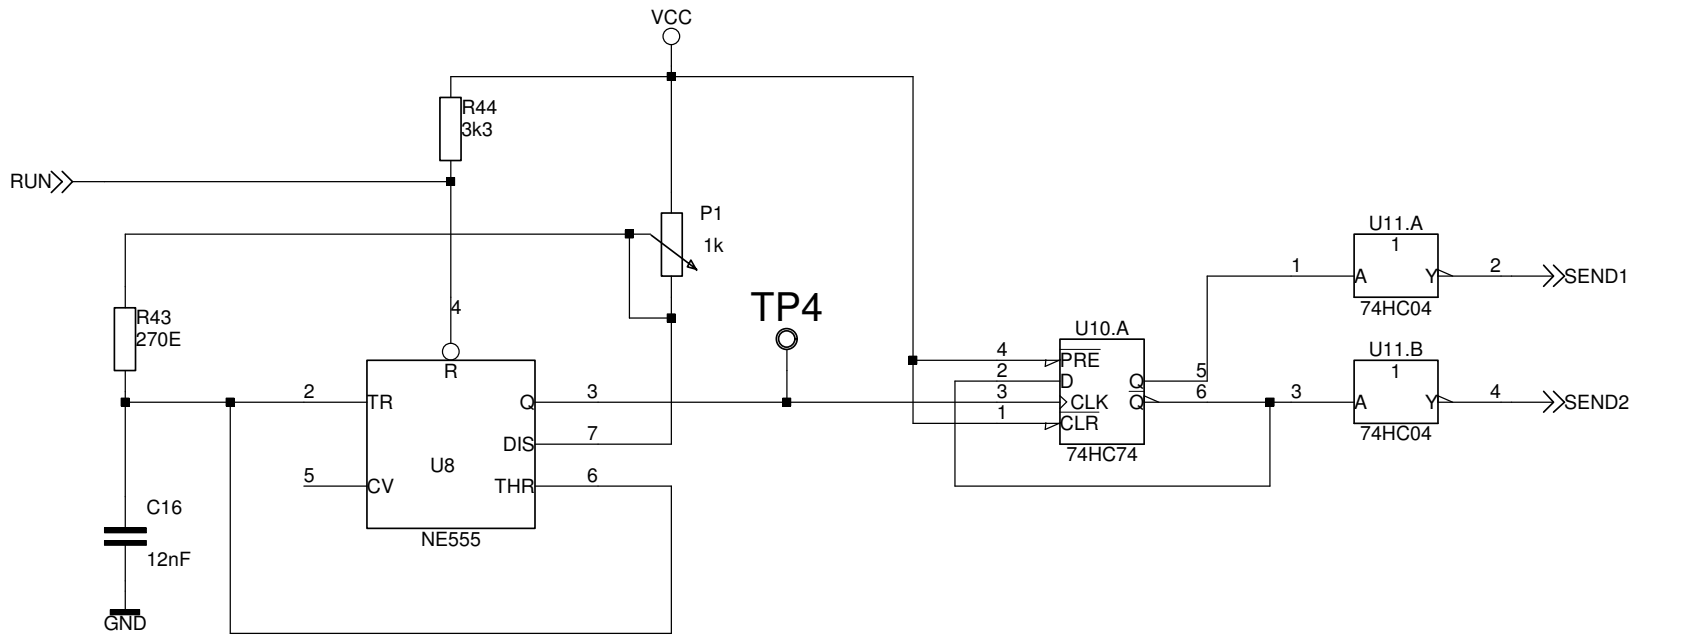

IN START-UP ALL OUTPUT'S RA1 .. RA5 ARE ZERO.

FILE: C:\ULTIMATE\SCH\MUX.SCH

REV: ?	DATE: 17/03/99	ENG: AJ
PROJECT: MICROLAB MUX (32 INPUTS)		
COMPANY: KONINKLIJK CONSERVATORIUM		
ADDRESS: JULIANAN VAN STOLBERGLAAN 1		
CITY: DEN HAAG		
COUNTRY: NL		
INITIAL	9/10/98	PAGE: 1 OF: 2

FILE: C:\ULTIMATE\SCH\DIST.SCH

REV: ?	DATE: ?	ENG: AJVDB & JS
PROJECT: ULTRASOON DISTANCE MEASURE ON MICROLAB		
COMPANY: ROYAL CONSERVATORY		
ADDRESS: JULIANA VAN STOLBERGLAAN 1		
CITY: 2595 CA DEN HAAG		
COUNTRY: HOLLAND		
INITIAL	12/01/99	PAGE: 2 OF: 2